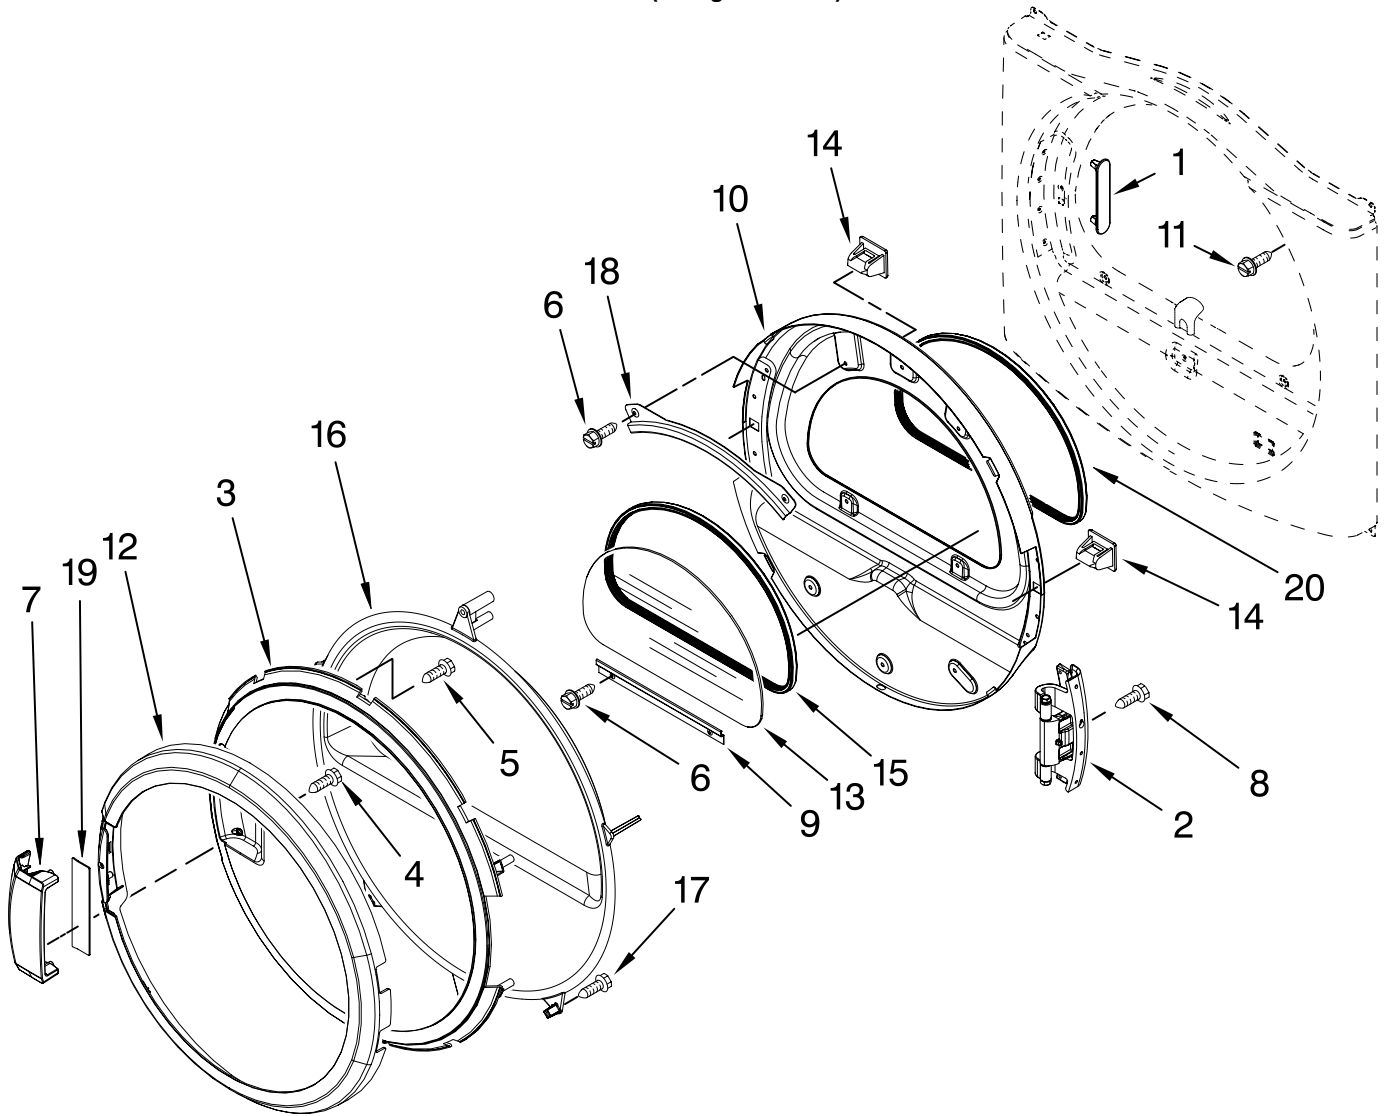

DOOR PARTS

For Model: MEDZ400TQ2
(Designer White)

Illus. No.	Part No.	DESCRIPTION
1	8565119	Plug Strip (Inner Door)
2	8578887	Door Hinge Assembly
3	W10119053	Door, Screen Intermediate Assy.
4	9742177	Screw, 8-18 x 5/8
5	3400618	Screw, 6-32 x 3/8
6	3393258	Screw, 10-16 x 1/2
7	W10117478	Handle, Door (Includes Illus. 19.)

Illus. No.	Part No.	DESCRIPTION
8	W10159996	Screw, 10-32 x .395
9	8519354	Retainer (Lower)
10	8578933	Door Assembly (Inner) (Includes Illus. 1 & 14)
11	355515	Screw, 8-18 x 11/16
12	W10112916	Door, Outer Ring

Illus. No.	Part No.	DESCRIPTION
13	8565117	Window
14	690081	Door Catch Assembly
15	8579663	Seal, Window
16	8580059	Door, Intermediate
17	8534022	Screw
18	8519356	Retainer (Upper)
19	W10112927	Pad, Door Handle
20		Door Seal (Not Servicable)

FOR ORDERING INFORMATION REFER TO PARTS PRICE LIST